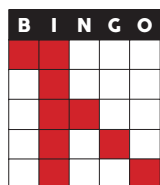

YELLOW

BINGO & 6PACK

SPIN N' WIN
\$600 - \$5,000

\$2 SPECIAL 4-6-8 (BLUE 3-ON) STARTS AT 20 #'S AND \$2,000, PROGRESSING 1# AND \$50 DAILY UNTIL WON. CONSOLATION **\$400**

GAME 6

PINK

CRAZY PYRAMID

SPIN N' WIN
\$600 - \$5,000

\$2 SPECIAL BONANZA STARTS AT 50 #'S AND \$2,000, PROGRESSING 1# AND \$50 DAILY UNTIL WON. CONSOLATION **\$400** MAX \$10,000

GAME 7

GRAY

SINGLE BINGO
W/1 CORNER

SPIN N' WIN
\$600 - \$5,000

\$5 BINGO MILLIONS BINGO MILLIONS

COVERALL in 47 or less - WIN \$1,000,000 INSTANTLY!
MUST COVERALL ON BINGO MILLIONS CARD

GAME 8

OLIVE

1 HARD WAY
1 EASY WAY

SPIN N' WIN
\$600 - \$5,000