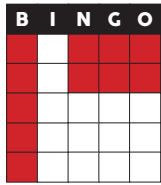

DOUBLE
HARD WAY

SPIN N' WIN
\$600 - \$5,000

\$5

DOUBLE DAB
COVERALL

+1
(GREEN)

WIN UP TO
\$50,000!

30 MINUTE INTERMISSION

GAME 5

YELLOW

BINGO & 6PACK

SPIN N' WIN
\$600 - \$5,000

\$2 SPECIAL 4-6-8 (BLUE 3-ON) STARTS AT 20 #'S AND \$2,000, PROGRESSING 1# AND \$50 DAILY UNTIL WON. CONSOLATION **\$400**

GAME 6

PINK

CRAZY PYRAMID

SPIN N' WIN
\$600 - \$5,000