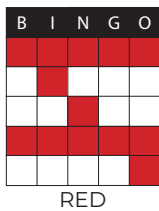

Bingo!

WARM UP GAMES - \$5

1. HARDWAY BINGO (RED 4-ON).....\$100
2. SINGLE BINGO (ORANGE 4-ON).....\$100
3. 6 PACK ANYWHERE (GREY 4-ON).....\$100
4. DOUBLE BRACKETS (PURPLE 4-ON).....\$100
5. LETTER X PROGRESSIVE (EXTRA \$1) (WHITE 4-ON).....\$100

GAME 1

TRIPLE BINGO
W/WILDNUMBER

Regular Game
\$750

RED

\$2 LETTER R (PINK 3-ON) STARTS AT 20#S AND \$2,000, PROGRESSING 1# AND \$50 DAILY UNTIL WON. CONSOLATION **\$400**

GAME 2

CHECK MARK W/
OPPOSITE CORNERS