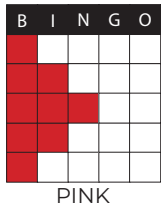

Regular Game
\$750

BLUE

\$1 SPECIAL LUCKY U PICK-EM STARTS AT 20#S AND \$2,000, PROGRESSING 1# AND \$50 DAILY UNTIL WON. CONSOLATION **\$400** MAX \$10,000

GAME 3

ANCHOR

Regular Game
\$750

ORANGE

\$2 SPECIAL DOUBLE ACTION COVERALL STARTS AT 20#S AND \$2,000, PROGRESSING 1# AND \$50 DAILY UNTIL WON. CONSOLATION **\$600**

GAME 4

DOUBLE
HARD WAY

Regular Game
\$750

GREEN

30 MINUTE INTERMISSION

GAME 5

BINGO & 6PACK

Regular Game
\$750

\$2 SPECIAL 4-6-8 (BLUE 3-ON) *STARTS AT 20 #'S AND \$2,000, PROGRESSING 1# AND \$50 DAILY UNTIL WON.* CONSOLATION **\$400**

GAME 6

CRAZY PYRAMID

Regular Game
\$750

\$2 SPECIAL BONANZA *Starts at 50 #'s and \$2,000, progressing 1# and \$50 daily until won.* CONSOLATION **\$400** MAX \$10,000