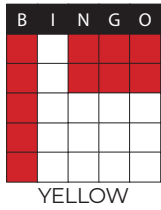

GAME 1

TRIPLE BINGO
W/WILDNUMBER

Regular Game
\$750

RED

\$2 LETTER R (PINK 3-ON) STARTS AT 20#S AND \$2,000, PROGRESSING 1# AND \$50 DAILY UNTIL WON. CONSOLATION **\$400**

GAME 2

CHECK MARK W/
OPPOSITE CORNERS

Regular Game
\$750

BLUE

\$1 SPECIAL LUCKY U PICK-EM STARTS AT 20#S AND \$2,000, PROGRESSING 1# AND \$50 DAILY UNTIL WON. CONSOLATION **\$400** MAX \$10,000

GAME 3

ANCHOR

Regular Game
\$750

ORANGE

\$2 SPECIAL DOUBLE ACTION COVERALL STARTS AT 20#S AND \$2,000, PROGRESSING 1# AND \$50 DAILY UNTIL WON. CONSOLATION **\$600**

GAME 4

DOUBLE
HARD WAY

Regular Game
\$750

GREEN

30 MINUTE INTERMISSION

GAME 5

BINGO & 6PACK

Regular Game
\$750

\$2 SPECIAL 4-6-8 (BLUE 3-ON) *STARTS AT 20 #'S AND \$2,000, PROGRESSING 1# AND \$50 DAILY UNTIL WON.* CONSOLATION **\$400**

GAME 6

CRAZY PYRAMID

Regular Game
\$750

\$2 SPECIAL BONANZA *Starts at 50 #'s and \$2,000, progressing 1# and \$50 daily until won.* CONSOLATION **\$400** MAX \$10,000