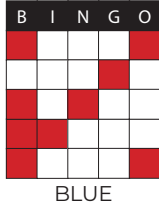

GAME 1

TRIPLE BINGO
W/WILDNUMBER

Regular Game
\$750

RED

\$2 LETTER R (PINK 3-ON) STARTS AT 20#S AND \$2,000, PROGRESSING 1# AND \$50 DAILY UNTIL WON. CONSOLATION **\$400**

GAME 2

CHECK MARK W/
OPPOSITE CORNERS

Regular Game
\$750

BLUE

\$1 SPECIAL LUCKY U PICK-EM STARTS AT 20#S AND \$2,000, PROGRESSING 1# AND \$50 DAILY UNTIL WON. CONSOLATION **\$400** MAX \$10,000

GAME 3

ANCHOR

Regular Game
\$750

ORANGE

\$2 SPECIAL DOUBLE ACTION COVERALL STARTS AT 20#S AND \$2,000, PROGRESSING 1# AND \$50 DAILY UNTIL WON. CONSOLATION **\$600**