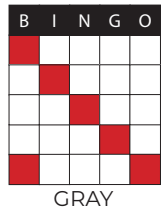

GAME 7

SINGLE BINGO W/1 CORNER

Regular Game
$750