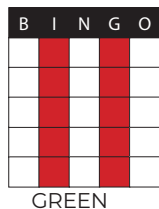

GAME 1

TRIPLE BINGO
W/WILDNUMBER

Regular Game
\$750

RED

\$2 LETTER R (PINK 3-ON) STARTS AT 20#S AND \$2,000, PROGRESSING 1# AND \$50 DAILY UNTIL WON. CONSOLATION **\$400**

GAME 2

CHECK MARK W/
OPPOSITE CORNERS

Regular Game
\$750

BLUE

\$1 SPECIAL LUCKY U PICK-EM STARTS AT 20#S AND \$2,000, PROGRESSING 1# AND \$50 DAILY UNTIL WON. CONSOLATION **\$400** MAX \$10,000

GAME 3

ANCHOR

Regular Game
\$750

ORANGE

\$2 SPECIAL DOUBLE ACTION COVERALL STARTS AT 20#S AND \$2,000, PROGRESSING 1# AND \$50 DAILY UNTIL WON. CONSOLATION **\$600**

GAME 4

DOUBLE
HARD WAY

Regular Game
\$750

GREEN

30 MINUTE INTERMISSION

GAME 5

BINGO & 6PACK

Regular Game
\$750